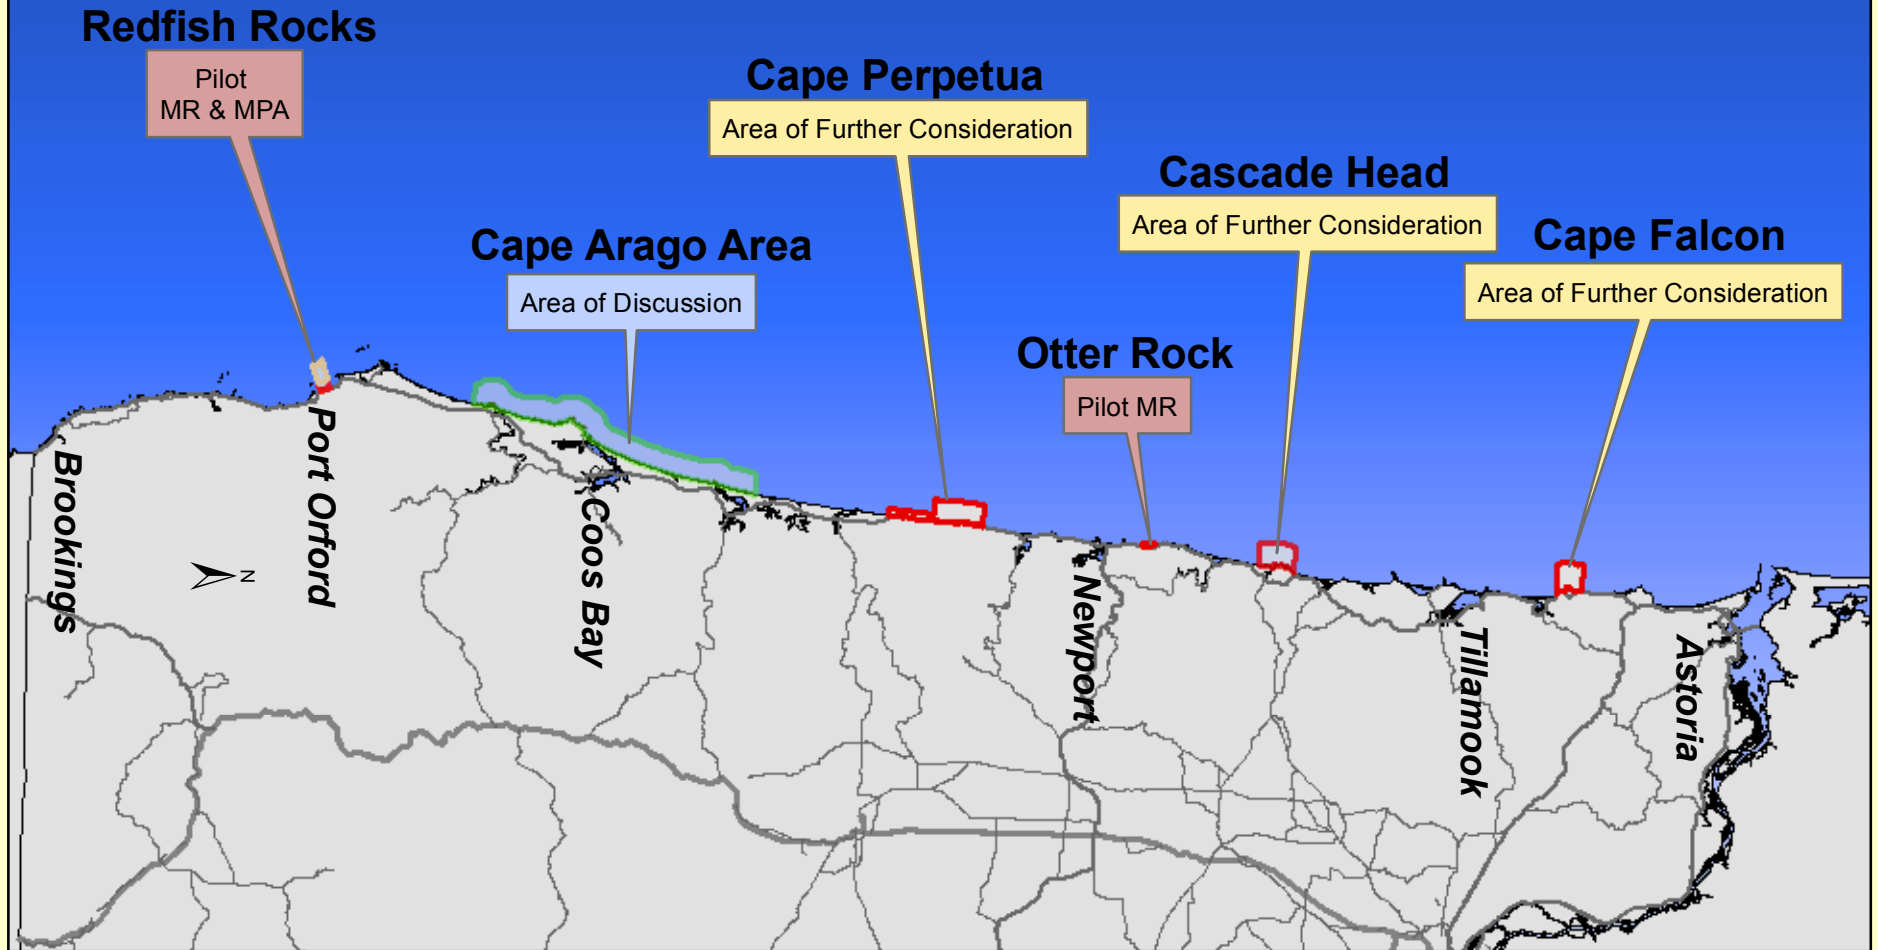

# House Bill 3013 Designated Areas for Marine Reserves Work

Marine Reserve  Marine Protected Area

In the case of overlapping proposals, Marine Reserve nominations are shown when there is co-occurrence with a nominated Marine Protected Area.

Cartography by Andy Lanier  
Oregon Coastal Management Program  
Dept. of Land Conservation and Development  
Last Updated: 12.10.2009